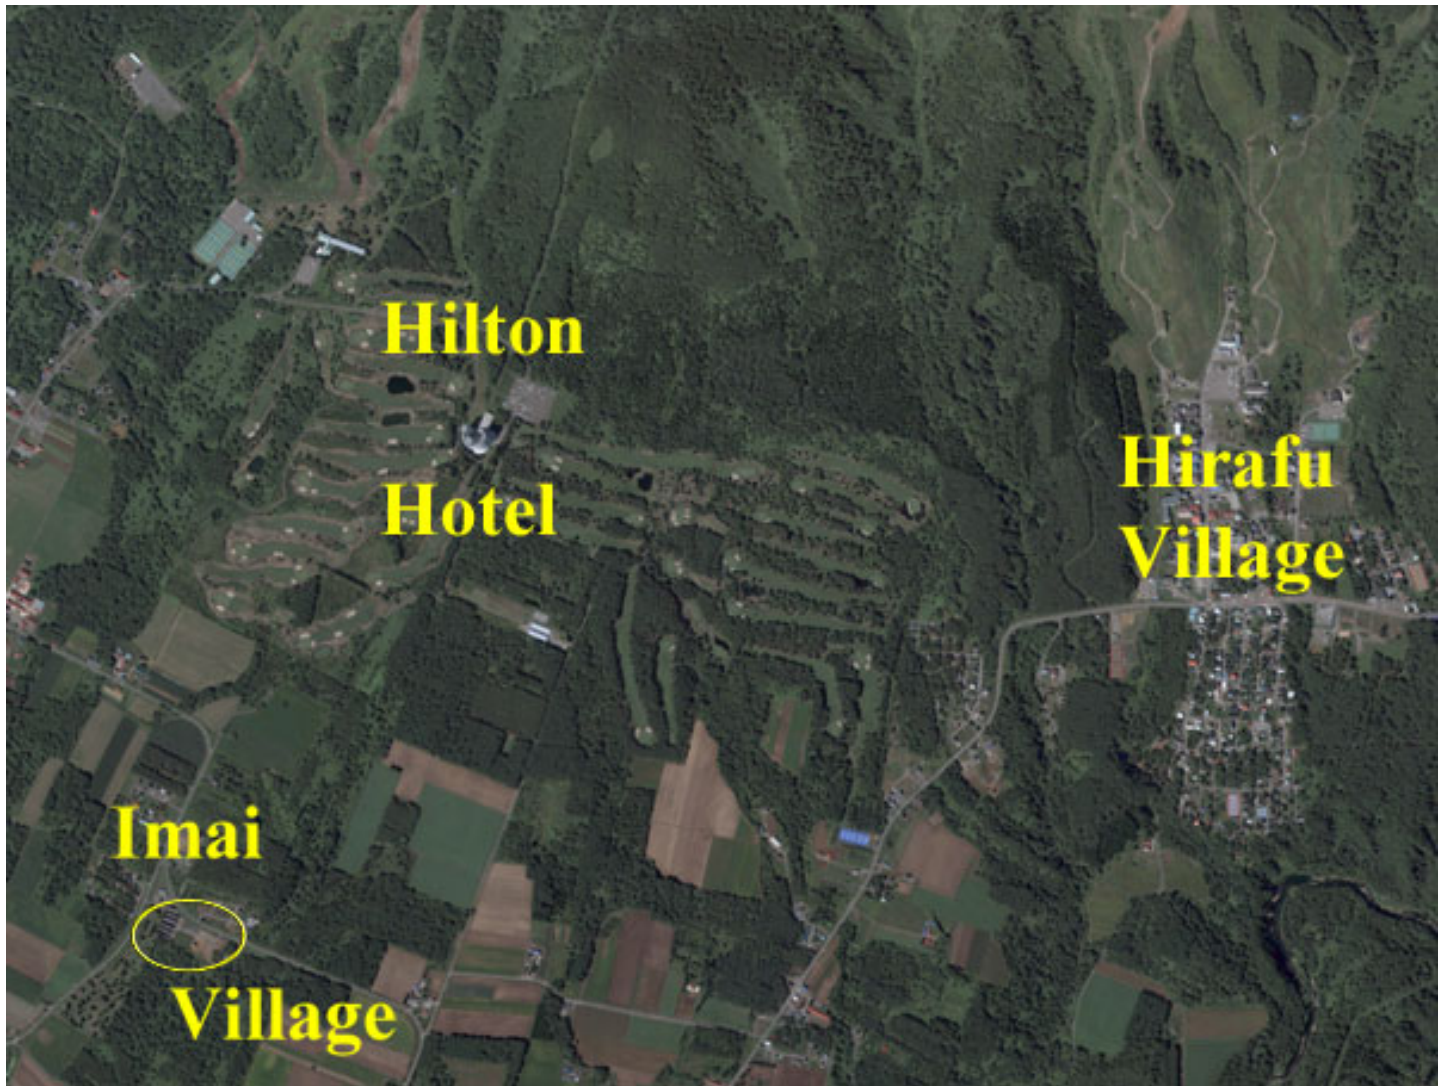

Imai Village Location

East View to  
Mt Youtei

North