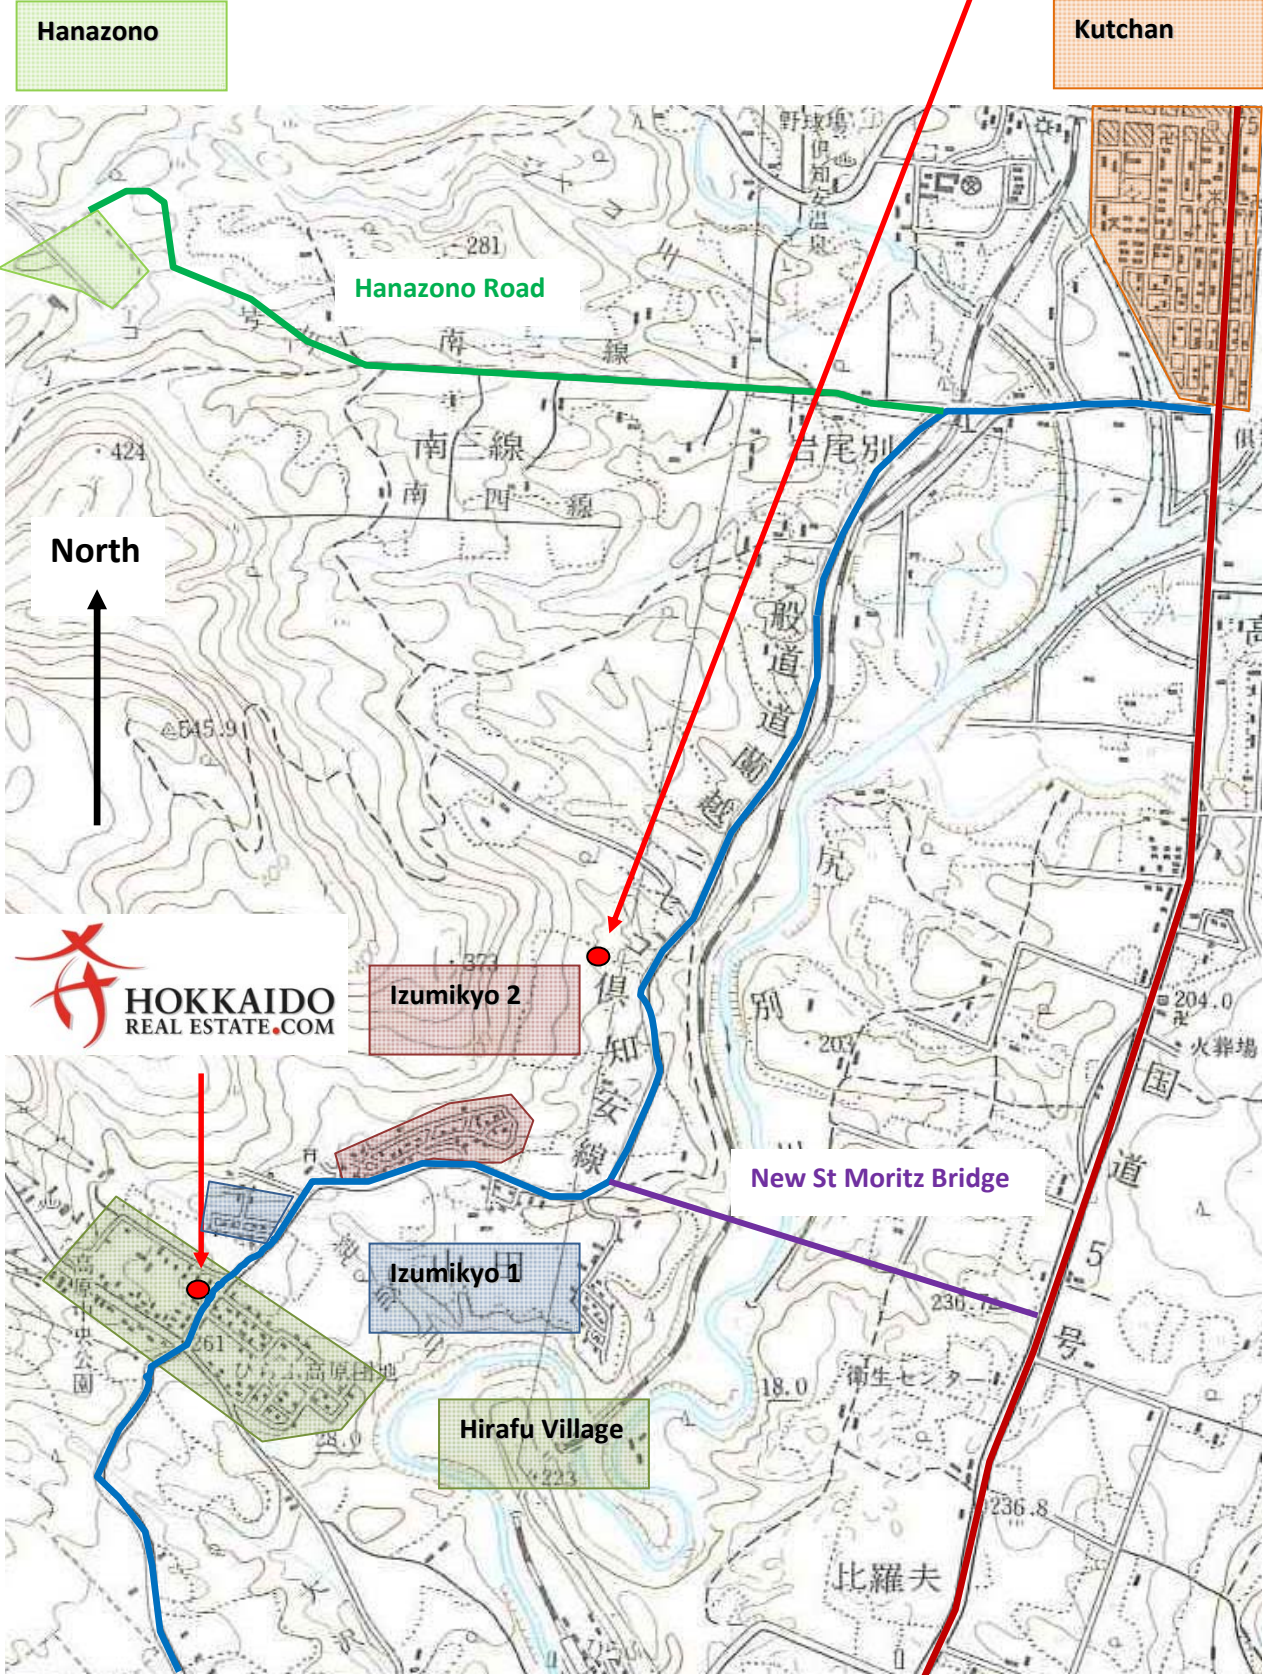

# HokkaidoRealEstate.com Location Map – Tidy Cottage

Highway 343 to Kutchan

Highway 5